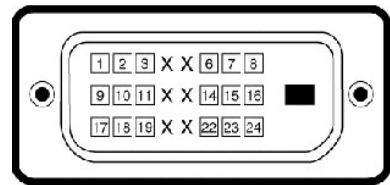

(Intel IN2020MR) DVI Port

Pin No. / Signal	Color
1 - TMDS RX2	1
2 - +TMDS RX2	2
3 - TMDS TX2	3