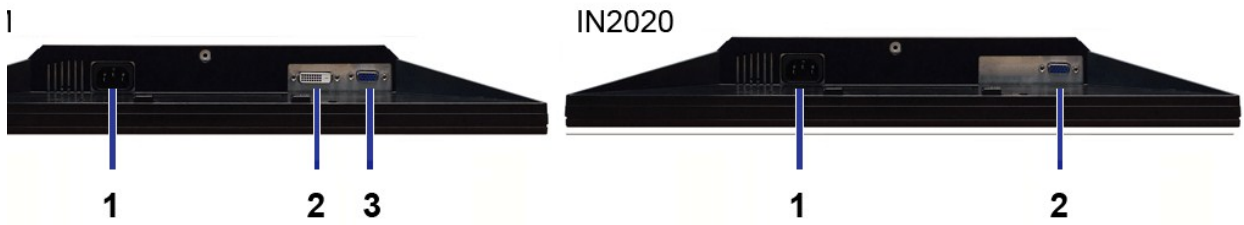

:
 (20")
 .
 .
 .
 .
 .
 .
 .
 .
 .

DELL

DELL

DELL

DELL

© 2017 Samsung

SAMSUNG

SAMSUNG

	1	2	3
Port Type	DVI-D	DVI-D	VGA
Port Label	1	2	3

SAMSUNG

SAMSUNG

Power Save Mode (Power Save Mode) "Power Save Mode" (Power Save Mode)

IN2020/IN2020M

Model	Resolution	Panel	OS	OS	OS	VESA
IN2020	1920 x 1080	IPS	Windows	Windows	Windows	100 x 100
IN2020M	1920 x 1080	IPS	Windows	Windows	Windows	100 x 100