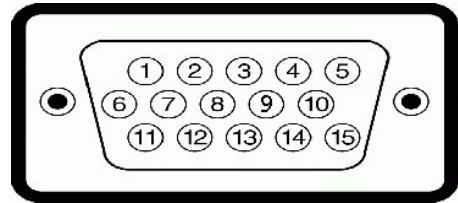

ENERGY STAR logo

...

RS232C Port

VGA Port

Pin No. / Signal	Color
1 - Red	1
2 - Green	2
3 - Blue	3
4 - GND	4
5 - Yellow	5
6 - GND-R	6
7 - GND-G	7
8 - GND-B	8
9 - 3.3V or 5V	9
10 - GND	10
11 - GND	11
12 - DDC+	12
13 - DDC-	13
14 - DDC	14
15 - DDC	15